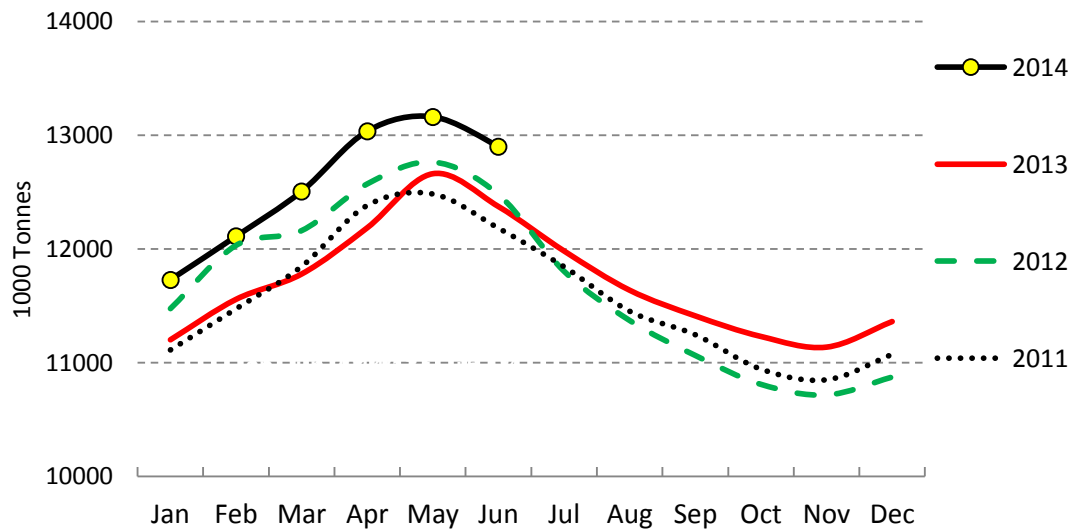

EU Cow's Milk collected

EU - Cows' milk collected

Source : Estat - Newcronos

Last Update : Jan-Jun

EU - Cows' milk collected (30d ajusted months)

Source : Estat - Newcronos

Last Update : Jan-Jun

Cows' milk collected