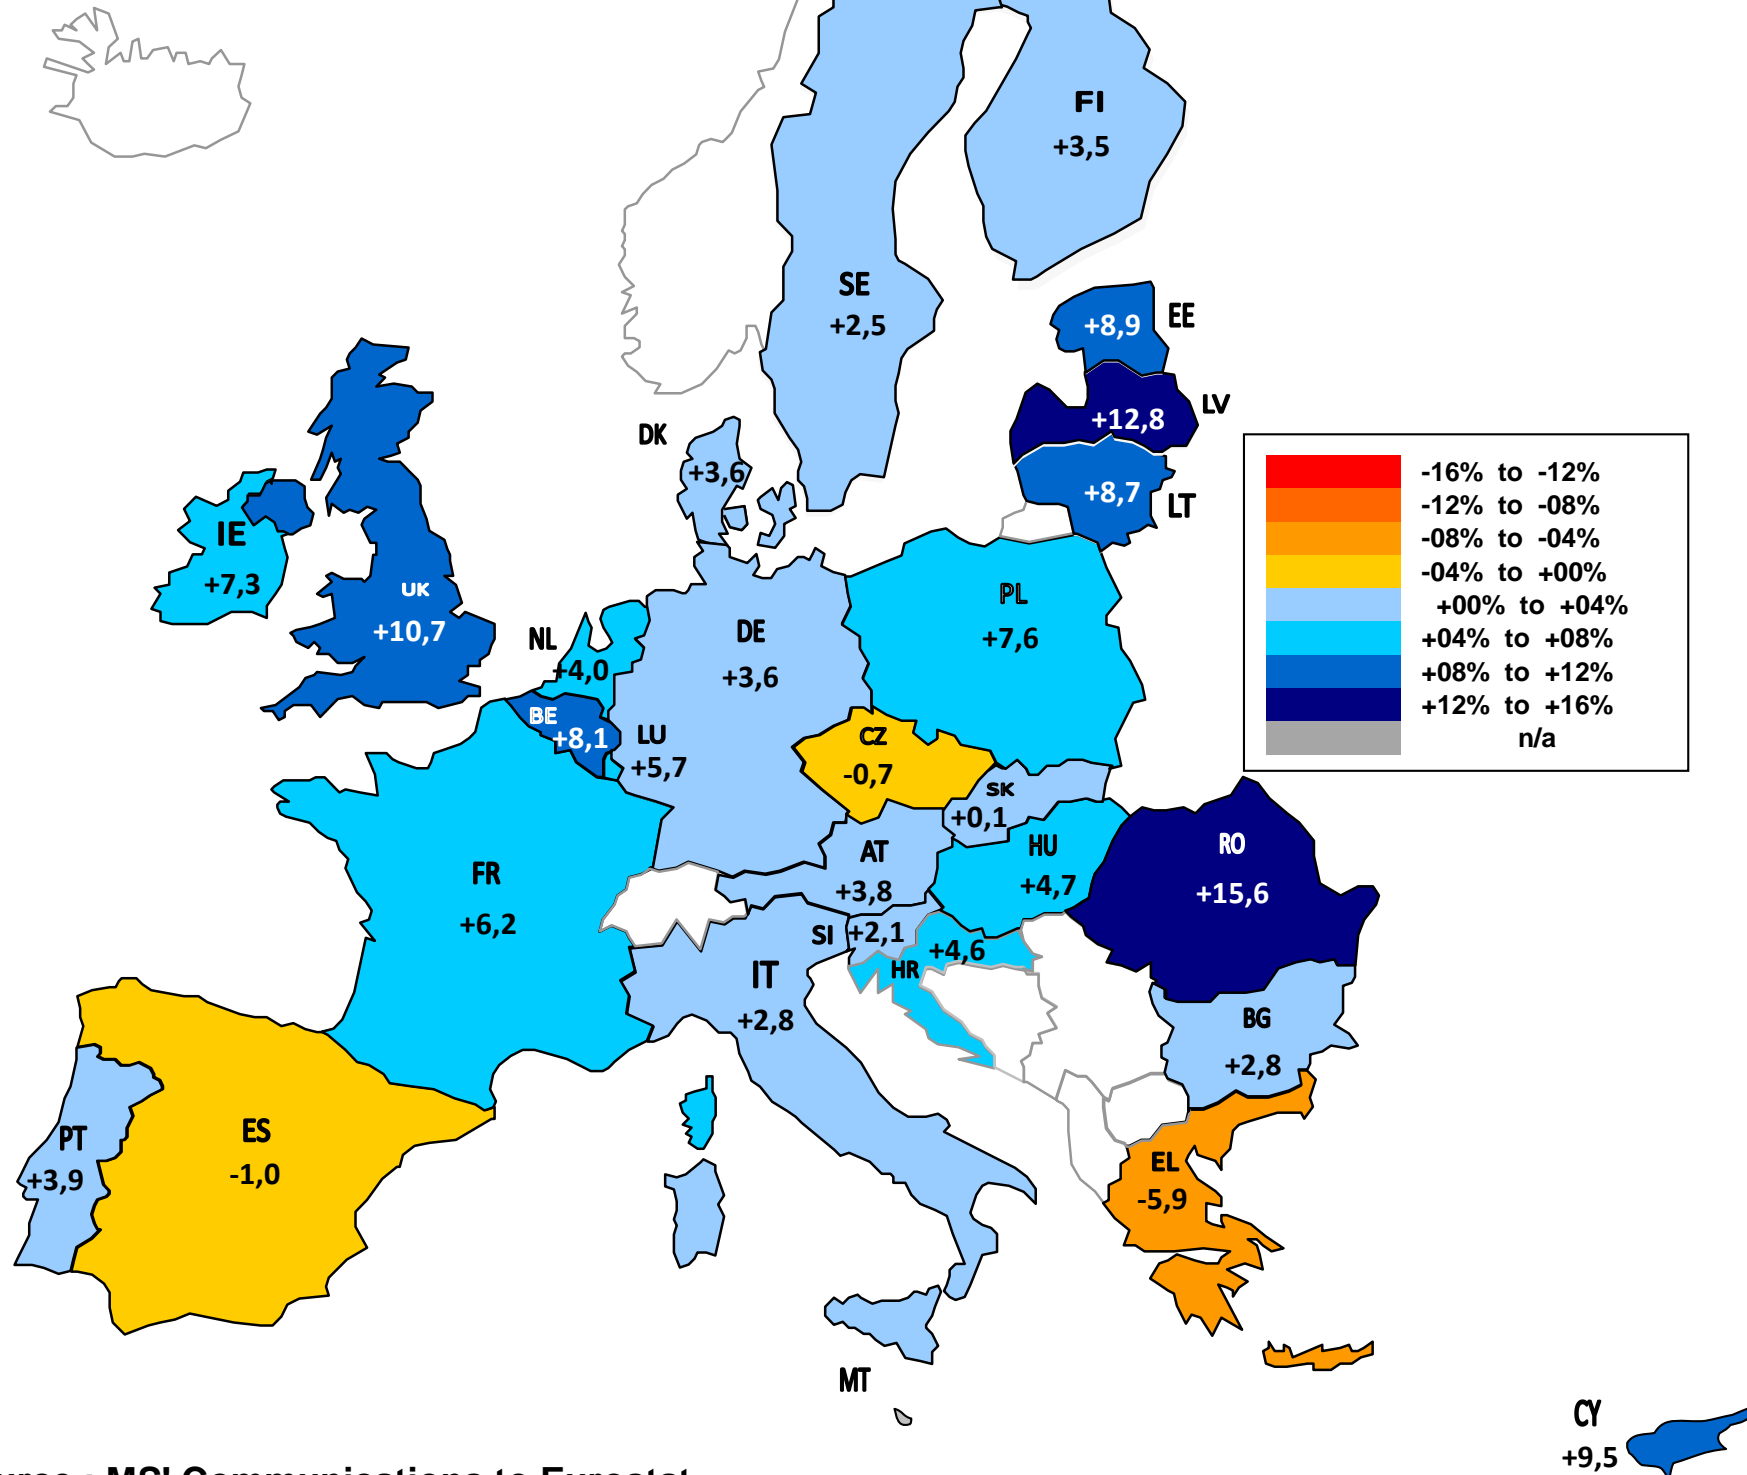

Source : Estat, Newcronos

Last update : Jan-Jun

EU Cows' milk collected - MAIN PRODUCERS (2/2)

Cows' milk collected - IT

Source : Estat, Newcronos

Last update : Jan-Jun

Cows' milk collected - PL

Source : Estat, Newcronos

Last update : Jan-Jun

Cows' milk collected - ES

Source : Estat, Newcronos

Last update : Jan-Jun

Cows' milk collected - IE

Source : Estat, Newcronos

Last update : Jan-Jun

EU Milk Deliveries compared to last period (in %)

(Jan - Jun 2014 / Jan - Jun 2013)

Source : MS' Communications to Eurostat

EU Milk Deliveries compared to last period (in %)

(Apr - Jun 2014 / Apr - Jun 2013)

Source : MS' Communications to Eurostat