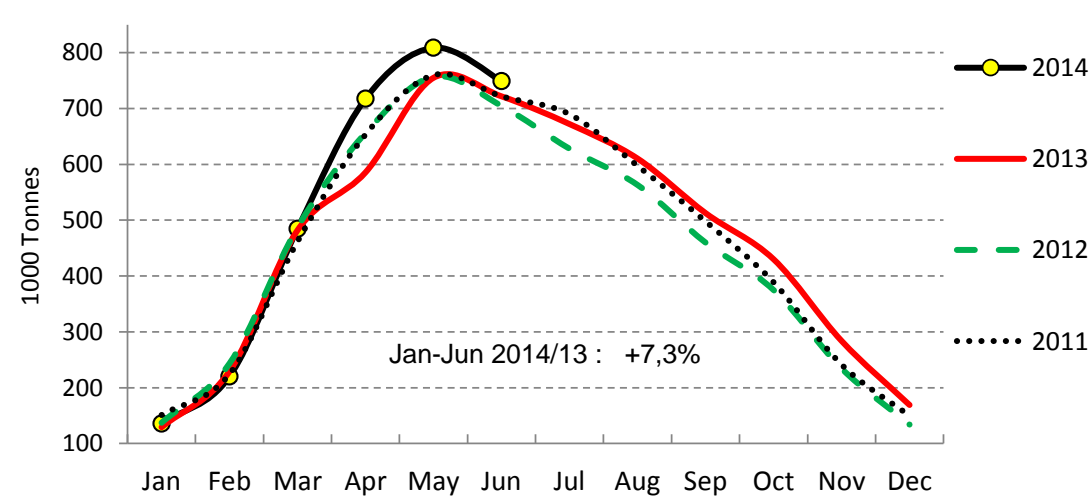

Last update : Jan-Jun

Cows' milk collected - ES

Source : Estat, Newcronos

Last update : Jan-Jun

Cows' milk collected - IE

Source : Estat, Newcronos

Last update : Jan-Jun

EU Milk Deliveries compared to last period (in %)

(Jan - Jun 2014 / Jan - Jun 2013)

Source : MS' Communications to Eurostat

EU Milk Deliveries compared to last period (in %)

(Apr - Jun 2014 / Apr - Jun 2013)

Source : MS' Communications to Eurostat