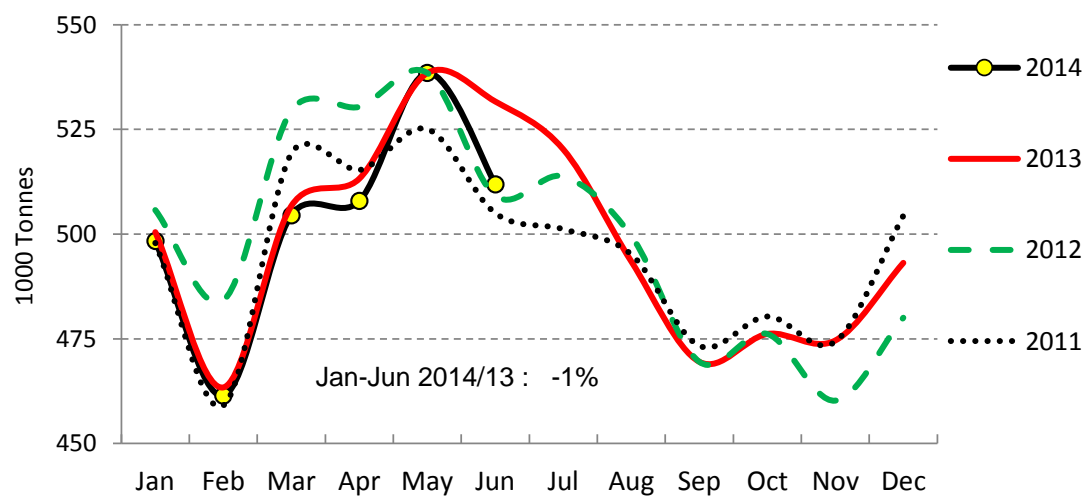

Source : Estat, Newcronos

Last update : Jan-Jun

EU Cows' milk collected - MAIN PRODUCERS (2/2)

Cows' milk collected - IT

Source : Estat, Newcronos

Last update : Jan-Jun

Cows' milk collected - PL

Source : Estat, Newcronos

Last update : Jan-Jun

Cows' milk collected - ES

Source : Estat, Newcronos

Last update : Jan-Jun

Cows' milk collected - IE

Source : Estat, Newcronos

Last update : Jan-Jun

EU Milk Deliveries compared to last period (in %)