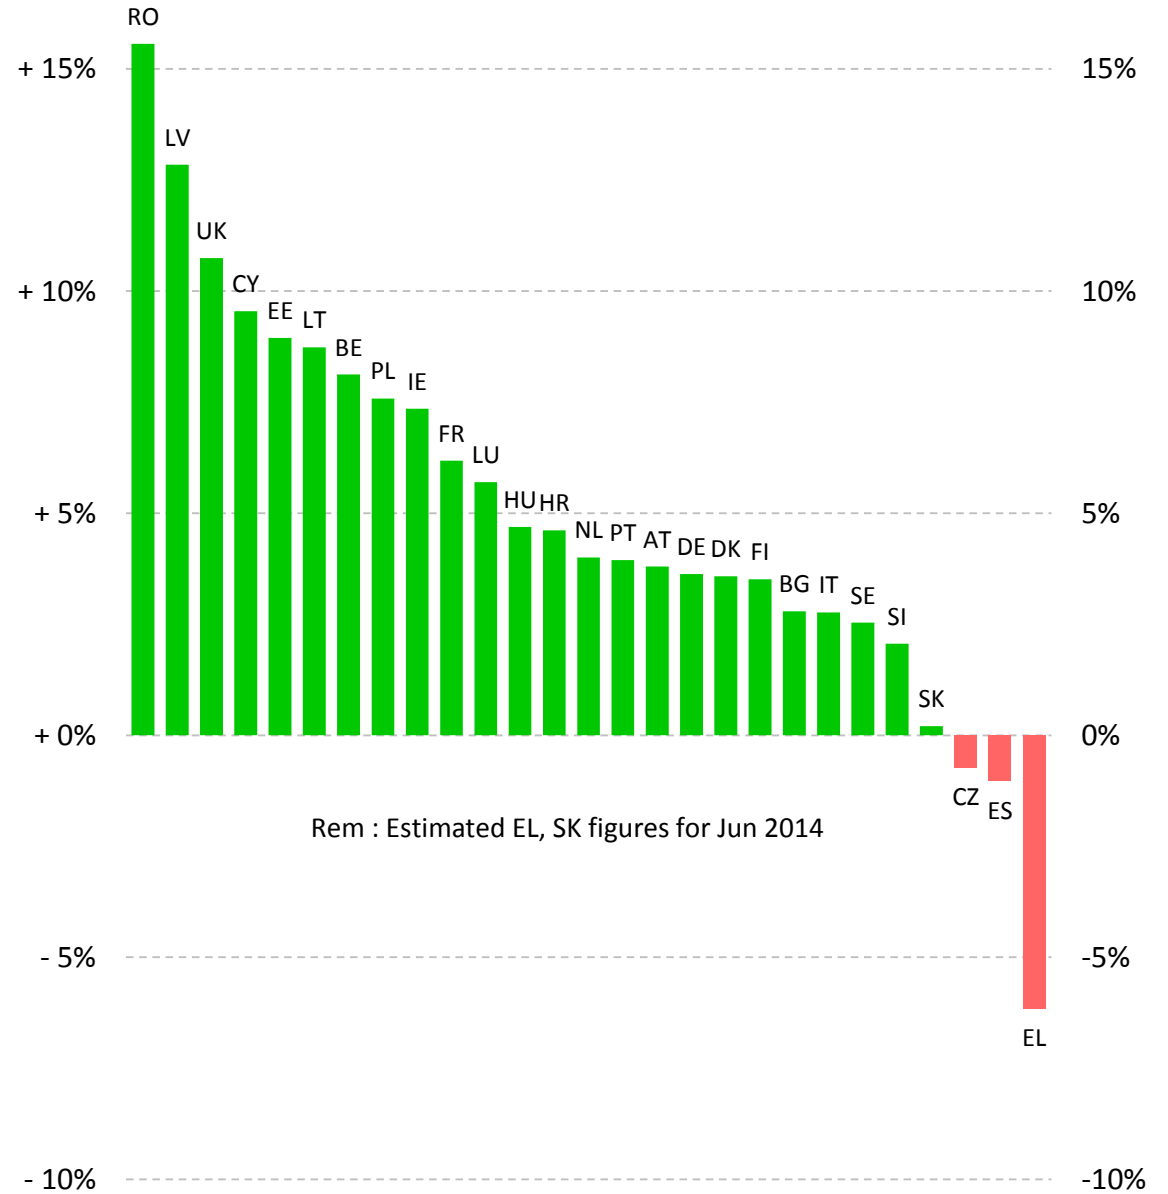

Cows' milk collected

2014/13 Jan-Jun (y/y %Chg)

Rem : Estimated EL, SK figures for Jun 2014

Source : EStat - Newcronos

Last Update : Jan-Jun