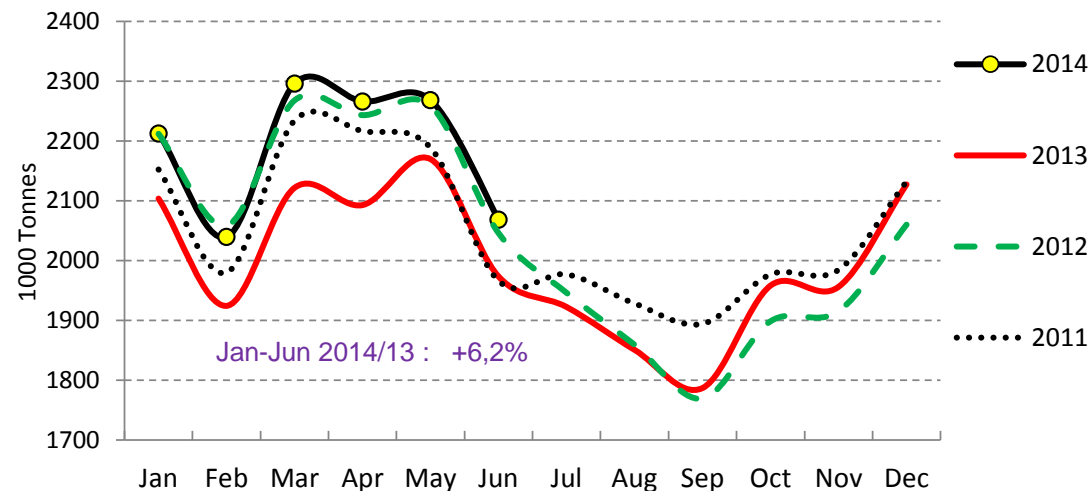

2014/13 Jan-Jun (y/y %Chg)

Rem : Estimated EL, SK figures for Jun 2014

Source : EStat - Newcronos

Last Update : Jan-Jun

EU Cows' milk collected - MAIN PRODUCERS (1/2)

Cows' milk collected - DE

Source : Estat, Newcronos

Last update : Jan-Jun

Cows' milk collected - FR

Source : Estat, Newcronos

Last update : Jan-Jun

Cows' milk collected - UK

Source : Estat, Newcronos

Last update : Jan-Jun

Cows' milk collected - NL