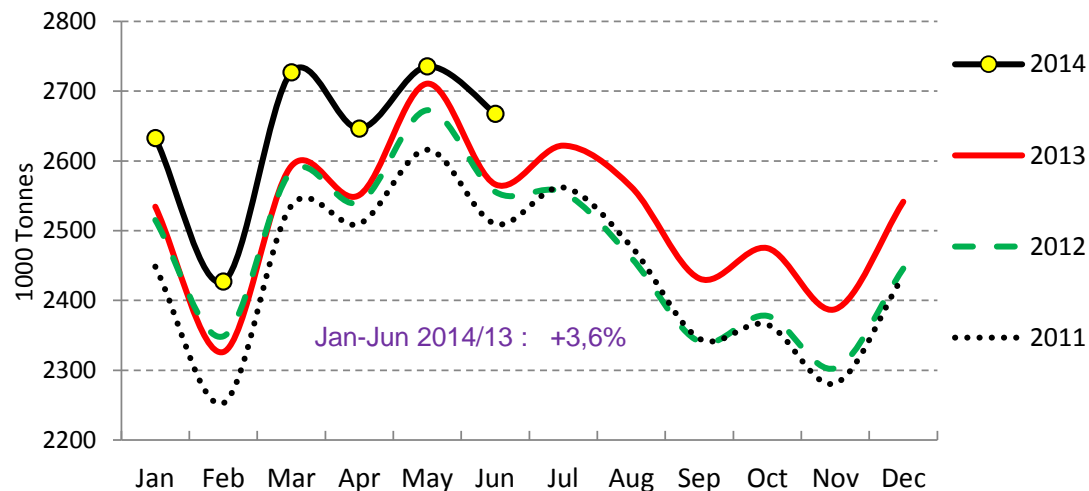

2014/13 Jan-Jun (y/y %Chg)

Rem : Estimated EL, SK figures for Jun 2014

Source : EStat - Newcronos

Last Update : Jan-Jun

EU Cows' milk collected - MAIN PRODUCERS (1/2)

Cows' milk collected - DE

Source : Estat, Newcronos

Last update : Jan-Jun

Cows' milk collected - FR

Source : Estat, Newcronos

Last update : Jan-Jun

Cows' milk collected - UK

Source : Estat, Newcronos

Last update : Jan-Jun

Cows' milk collected - NL