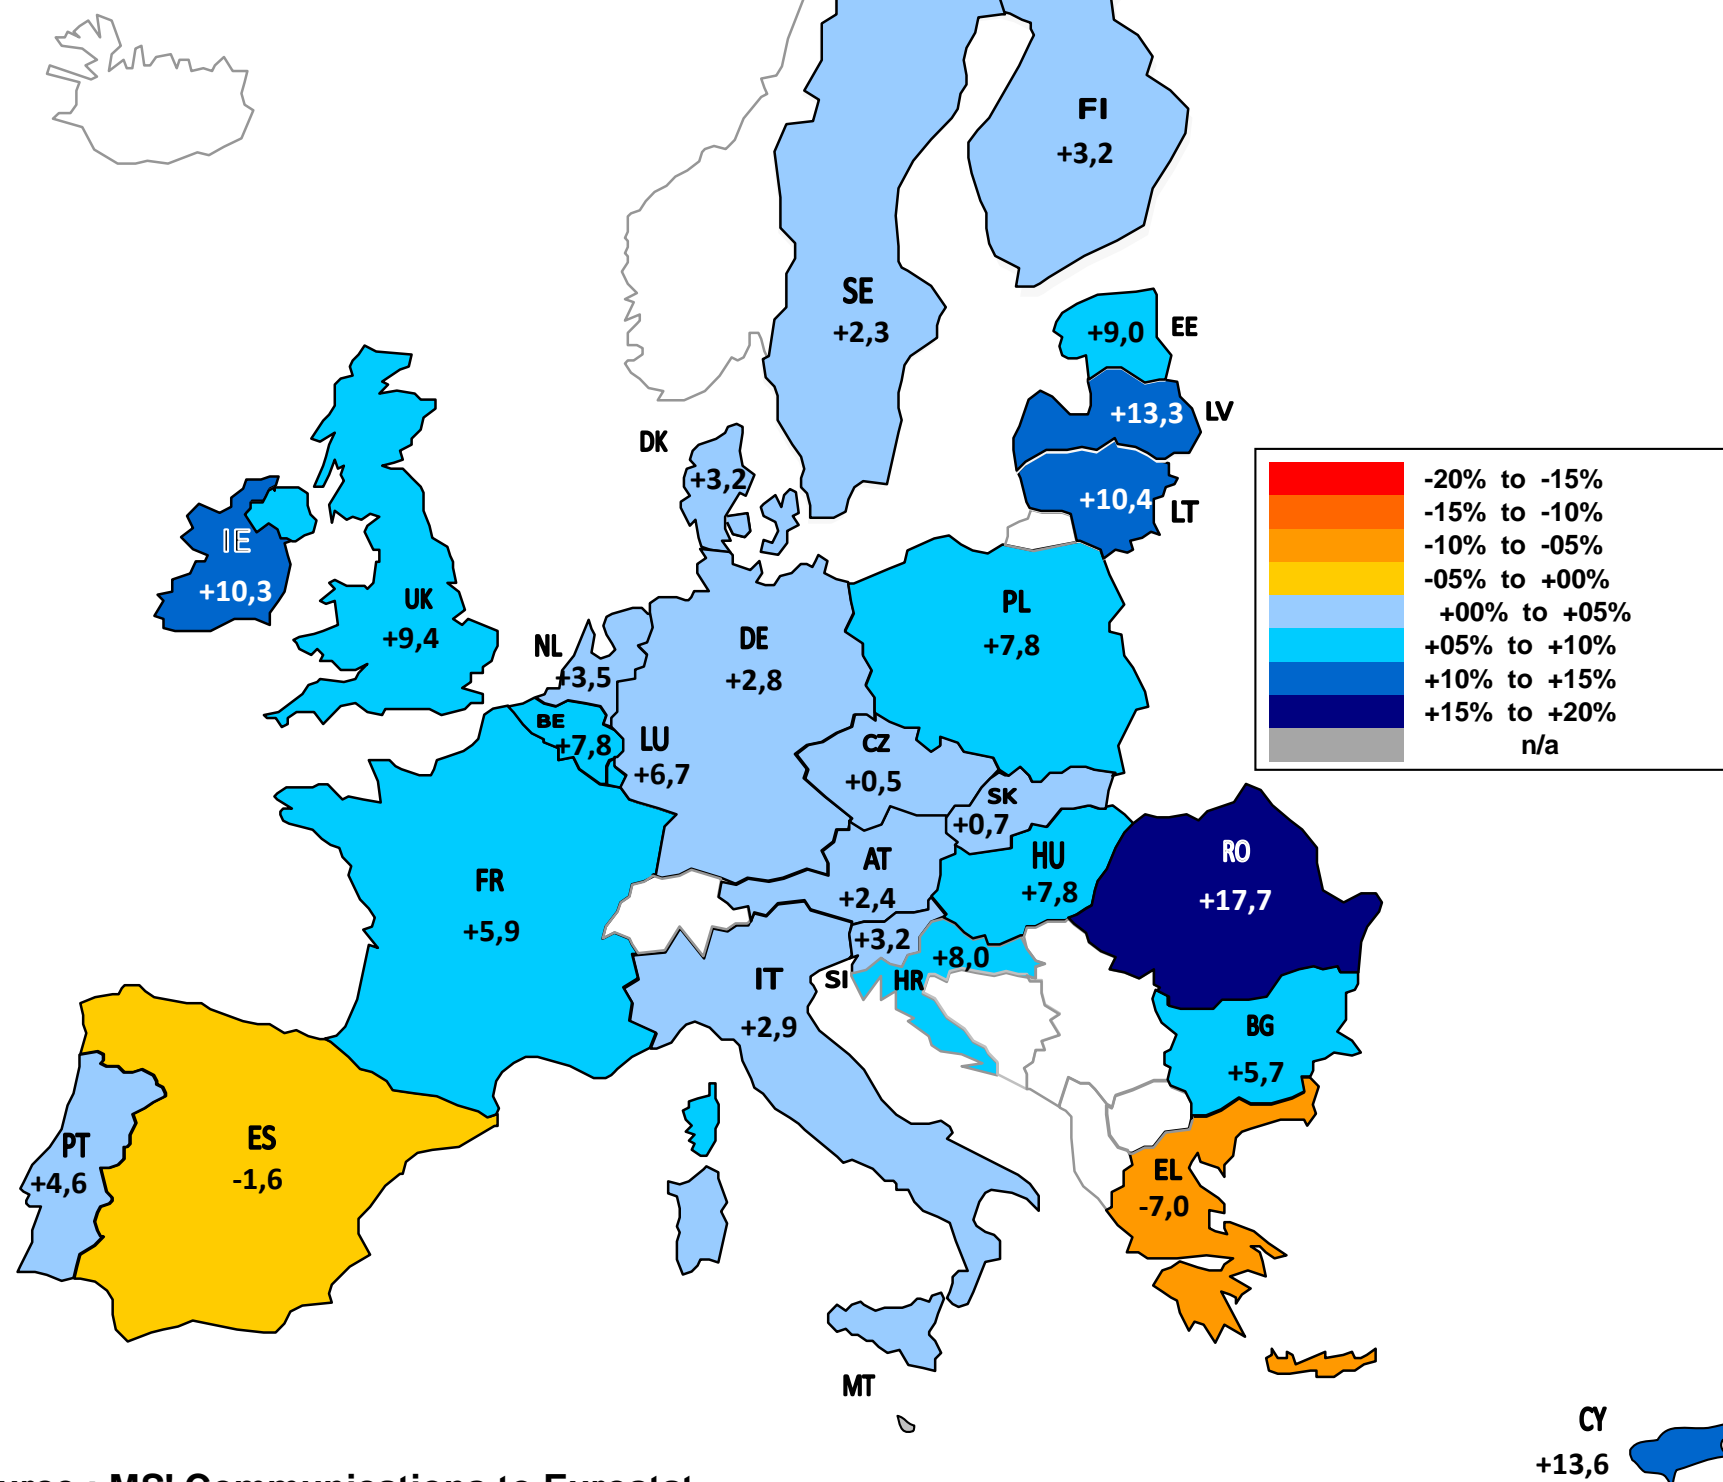

Source : Estat, Newcronos

Last update : Jan-Jun

EU Cows' milk collected - MAIN PRODUCERS (2/2)

Cows' milk collected - IT

Source : Estat, Newcronos

Last update : Jan-Jun

Cows' milk collected - PL

Source : Estat, Newcronos

Last update : Jan-Jun

Cows' milk collected - ES

Source : Estat, Newcronos

Last update : Jan-Jun

Cows' milk collected - IE

Source : Estat, Newcronos

Last update : Jan-Jun

EU Milk Deliveries compared to last period (in %)

(Jan - Jun 2014 / Jan - Jun 2013)

Source : MS' Communications to Eurostat

EU Milk Deliveries compared to last period (in %)

(Apr - Jun 2014 / Apr - Jun 2013)

Source : MS' Communications to Eurostat