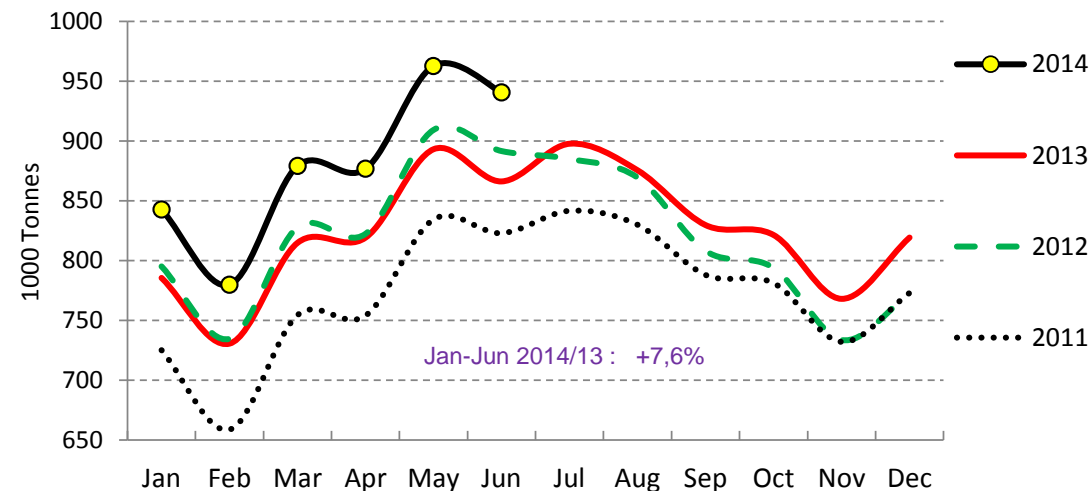

Last update : Jan-Jun

Cows' milk collected - FR

Source : Estat, Newcronos

Last update : Jan-Jun

Cows' milk collected - UK

Source : Estat, Newcronos

Last update : Jan-Jun

Cows' milk collected - NL

Source : Estat, Newcronos

Last update : Jan-Jun

EU Cows' milk collected - MAIN PRODUCERS (2/2)

Cows' milk collected - IT

Source : Estat, Newcronos

Last update : Jan-Jun

Cows' milk collected - PL

Source : Estat, Newcronos

Last update : Jan-Jun

Cows' milk collected - ES

Source : Estat, Newcronos

Last update : Jan-Jun

Cows' milk collected - IE

Source : Estat, Newcronos

Last update : Jan-Jun

EU Milk Deliveries compared to last period (in %)