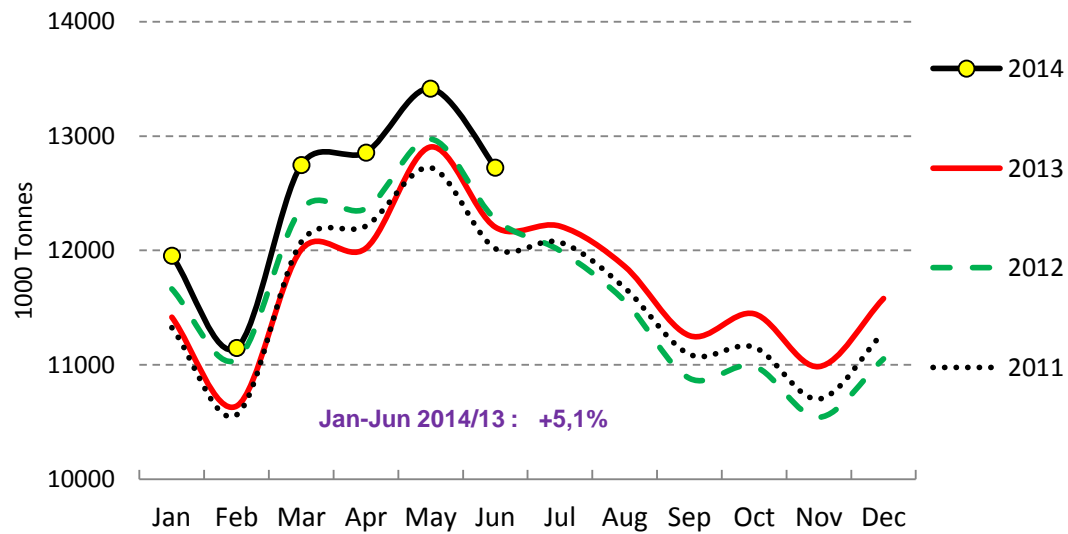

EU Cow's Milk collected

EU - Cows' milk collected

Source : Estat - Newcronos

Last Update : Jan-Jun

EU - Cows' milk collected (30d ajusted months)

Source : Estat - Newcronos

Last Update : Jan-Jun

Cows' milk collected

2014/13 Jan-Jun (y/y %Chg)

Rem : Estimated EL, SK figures for Jun 2014

Source : EStat - Newcronos

Last Update : Jan-Jun

EU Cows' milk collected - MAIN PRODUCERS (1/2)

Cows' milk collected - DE

Source : Estat, Newcronos